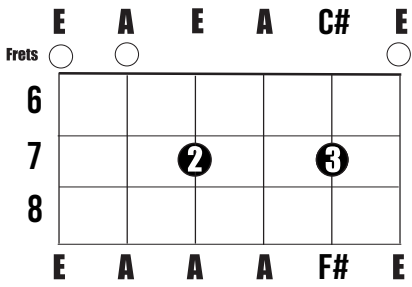

GRASS ROOTS

CHORDS

F# m7

E add 4

E/A

E Sus 4 *

E Sus 4

F# m7 #5/E

Rolling bass run

GRASS ROOTS

CHORDS

A

E_{add 4}

A6/E

F#_{m7 #5/E}

F#_{m7}

B11/E

GRASS ROOTS

Capo G open - 2nd fret

Intermission

F#m7, E add 4, E/A

Verse 1 - Esus4*, Esus4, F#m7#5/E, Bass run

You scraped your knees when you were young
Ran with wolves untamed and free
Chased all dreams ripe for taking
Now your aged body breaking

Intermission

F#m7, E add 4, E/A

Verse 2 - Esus4*, Esus4, F#m7#5/E, Bass run

You risked your heart to keep it alive
Trailing smoke from fires far behind
Through your memories you'd go roaming
For peace of mind, vainly hoping