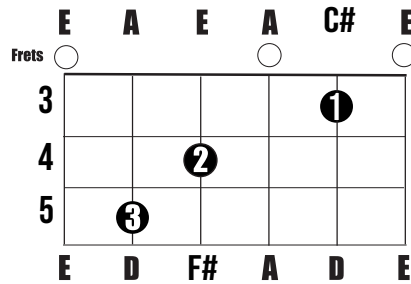

GRASS ROOTS

CHORDS

F# m7

E add 4

E/A

E Sus 4 *

E Sus 4

F# m7 #5/E

Rolling bass run

GRASS ROOTS

CHORDS

A

E_{add 4}

A6/E

F#_{m7 #5/E}

F#_{m7}

B11/E

GRASS ROOTS

Capo G open - 2nd fret

Intermission

F#m7, E add 4, E/A

Verse 1 - Esus4*, Esus4, F#m7#5/E, Bass run

You scraped your knees when you were young
Ran with wolves untamed and free
Chased all dreams ripe for taking
Now your aged body breaking