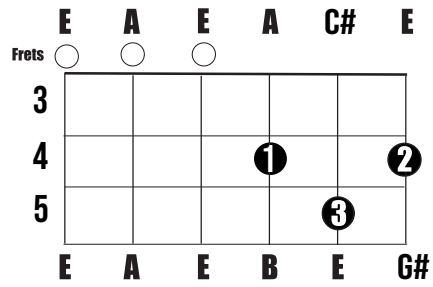

GRASS ROOTS

CHORDS

F# m7

E add 4

E/A

E Sus 4 *

E Sus 4

F# m7 #5/E

Rolling bass run

GRASS ROOTS

CHORDS

A

E_{add 4}

A6/E

F#_{m7 #5/E}

F#_{m7}

B11/E

GRASS ROOTS

Capo G open - 2nd fret

Intermission

F#m7, E add 4, E/A

Verse 1 - Esus4*, Esus4, F#m7#5/E, Bass run

You scraped your knees when you were young
Ran with wolves untamed and free
Chased all dreams ripe for taking
Now your aged body breaking