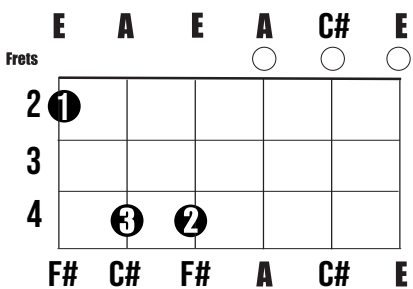

GRASS ROOTS

CHORDS

F# m7

E add 4

E/A

E Sus 4 *

E Sus 4

F# m7 #5/E

Rolling bass run

GRASS ROOTS

CHORDS

A

E_{add 4}

A6/E

F#_{m7 #5/E}

F#_{m7}

B11/E

GRASS ROOTS

Capo G open - 2nd fret

Intermission

F#m7, E add 4, E/A

Verse 1 - Esus4*, Esus4, F#m7#5/E, Bass run

You scraped your knees when you were young
Ran with wolves untamed and free
Chased all dreams ripe for taking
Now your aged body breaking