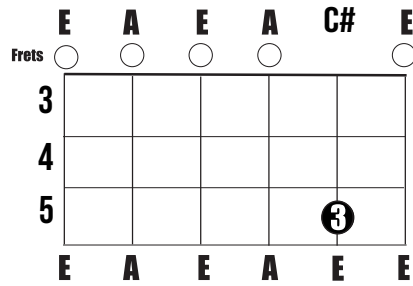

GRASS ROOTS

CHORDS

F# m7

E add 4

E/A

E Sus 4 *

E Sus 4

F# m7 #5/E

Rolling bass run

GRASS ROOTS

CHORDS

A

E_{add 4}

A6/E

F#_{m7 #5/E}

F#_{m7}

B11/E

GRASS ROOTS

Capo G open - 2nd fret

Intermission

F#m7, E add 4, E/A

Verse 1 - Esus4*, Esus4, F#m7#5/E, Bass run

You scraped your knees when you were young
Ran with wolves untamed and free
Chased all dreams ripe for taking
Now your aged body breaking