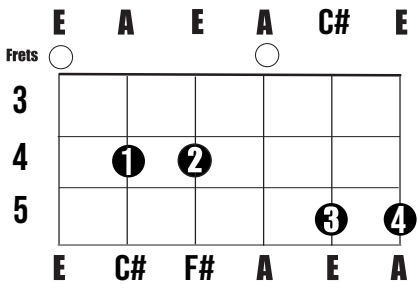

GRASS ROOTS

CHORDS

F# m7

E add 4

E/A

E Sus 4 *

E Sus 4

F# m7 #5/E

Rolling bass run

GRASS ROOTS

CHORDS

A

E_{add 4}

A6/E

F#_{m7 #5/E}

F#_{m7}

B11/E

GRASS ROOTS

Capo G open - 2nd fret

Intermission

F#m7, E add 4, E/A

Verse 1 - Esus4*, Esus4, F#m7#5/E, Bass run

You scraped your knees when you were young
Ran with wolves untamed and free
Chased all dreams ripe for taking
Now your aged body breaking

Chorus - A, Eadd4, A6/E, F#m7#5/E

X2

End - F#m7, B11/E, trills on high strings