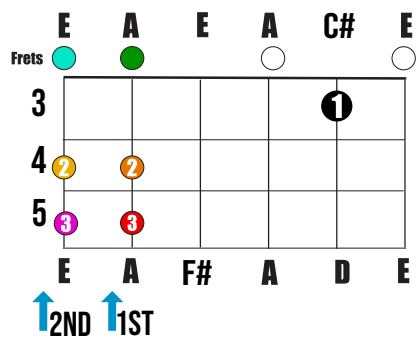

GRASS ROOTS

CHORDS

F# m7

E add 4

E/A

E Sus 4 *

E Sus 4

F# m7 #5/E

Rolling bass run

GRASS ROOTS

CHORDS

A

E_{add 4}

A6/E

F#_{m7 #5/E}

F#_{m7}

B11/E

GRASS ROOTS

Capo G open - 2nd fret

Intermission

F#m7, E add 4, E/A

Verse 1 - Esus4*, Esus4, F#m7#5/E, Bass run

You scraped your knees when you were young
Ran with wolves untamed and free
Chased all dreams ripe for taking
Now your aged body breaking

Chorus - A, Eadd4, A6/E, F#m7#5/E

X2

End - F#m7, B11/E, trills on high strings