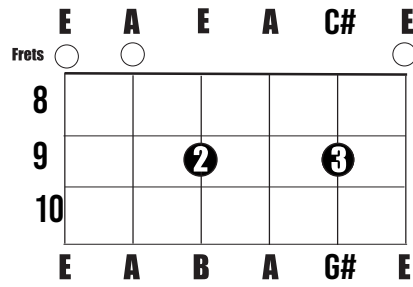

GRASS ROOTS

CHORDS

F# m7

E add 4

E/A

E Sus 4 *

E Sus 4

F# m7 #5/E

Rolling bass run

GRASS ROOTS

CHORDS

A

E_{add 4}

A6/E

F#_{m7 #5/E}

F#_{m7}

B11/E

GRASS ROOTS

Capo G open - 2nd fret

Intermission

F#m7, E add 4, E/A

Verse 1 - Esus4*, Esus4, F#m7#5/E, Bass run

You scraped your knees when you were young
Ran with wolves untamed and free
Chased all dreams ripe for taking
Now your aged body breaking

Intermission

F#m7, E add 4, E/A

Verse 2 - Esus4*, Esus4, F#m7#5/E, Bass run

You risked your heart to keep it alive
Trailing smoke from fires far behind
Through your memories you'd go roaming
For peace of mind, vainly hoping