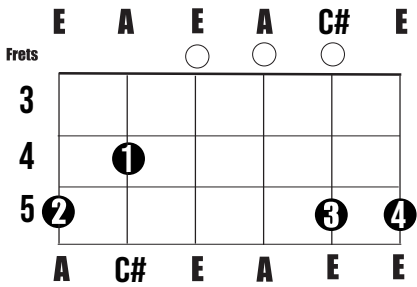

GRASS ROOTS

CHORDS

F# m7

E add 4

E/A

E Sus 4 *

E Sus 4

F# m7 #5/E

Rolling bass run

GRASS ROOTS

CHORDS

A

E_{add 4}

A6/E

F#_{m7 #5/E}

F#_{m7}

B11/E

GRASS ROOTS

Capo G open - 2nd fret

Intermission

F#m7, E add 4, E/A

Verse 1 - Esus4*, Esus4, F#m7#5/E, Bass run

You scraped your knees when you were young
Ran with wolves untamed and free
Chased all dreams ripe for taking
Now your aged body breaking

Intermission

F#m7, E add 4, E/A

Verse 2 - Esus4*, Esus4, F#m7#5/E, Bass run

You risked your heart to keep it alive
Trailing smoke from fires far behind
Through your memories you'd go roaming
For peace of mind, vainly hoping