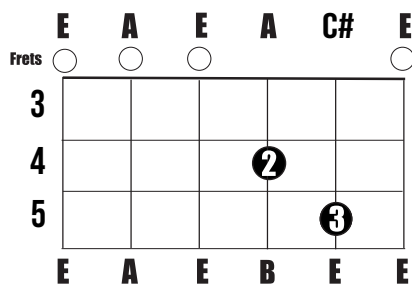

GRASS ROOTS

CHORDS

F# m7

E add 4

E/A

E Sus 4 *

E Sus 4

F# m7 #5/E

Rolling bass run

GRASS ROOTS

CHORDS

A

E_{add 4}

A6/E

F#_{m7 #5/E}

F#_{m7}

B11/E

GRASS ROOTS

Capo G open - 2nd fret

Intermission

F#m7, E add 4, E/A

Verse 1 - Esus4*, Esus4, F#m7#5/E, Bass run

You scraped your knees when you were young
Ran with wolves untamed and free
Chased all dreams ripe for taking
Now your aged body breaking

Intermission

F#m7, E add 4, E/A

Verse 2 - Esus4*, Esus4, F#m7#5/E, Bass run

You risked your heart to keep it alive
Trailing smoke from fires far behind
Through your memories you'd go roaming
For peace of mind, vainly hoping