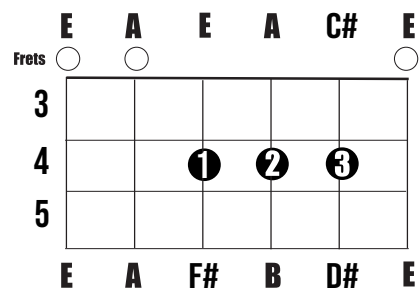

GRASS ROOTS

CHORDS

F# m7

E add 4

E/A

E Sus 4 *

E Sus 4

F# m7 #5/E

Rolling bass run

GRASS ROOTS

CHORDS

A

E_{add 4}

A6/E

F#_{m7 #5/E}

F#_{m7}

B11/E

GRASS ROOTS

Capo G open - 2nd fret

Intermission

F#m7, E add 4, E/A

Verse 1 - Esus4*, Esus4, F#m7#5/E, Bass run

You scraped your knees when you were young
Ran with wolves untamed and free
Chased all dreams ripe for taking
Now your aged body breaking

Intermission

F#m7, E add 4, E/A

Verse 2 - Esus4*, Esus4, F#m7#5/E, Bass run

You risked your heart to keep it alive
Trailing smoke from fires far behind
Through your memories you'd go roaming
For peace of mind, vainly hoping