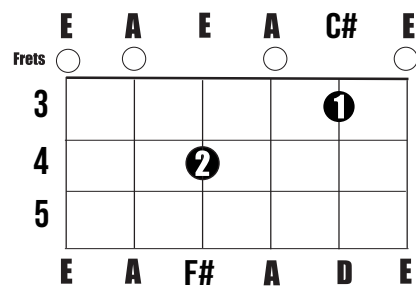

GRASS ROOTS

CHORDS

F# m7

E add 4

E/A

E Sus 4 *

E Sus 4

F# m7 #5/E

Rolling bass run

GRASS ROOTS

CHORDS

A

E_{add 4}

A6/E

F#_{m7 #5/E}

F#_{m7}

B11/E

GRASS ROOTS

Capo G open - 2nd fret

Intermission

F#m7, E add 4, E/A

Verse 1 - Esus4*, Esus4, F#m7#5/E, Bass run

You scraped your knees when you were young
Ran with wolves untamed and free
Chased all dreams ripe for taking
Now your aged body breaking

Intermission

F#m7, E add 4, E/A

Verse 2 - Esus4*, Esus4, F#m7#5/E, Bass run

You risked your heart to keep it alive
Trailing smoke from fires far behind
Through your memories you'd go roaming
For peace of mind, vainly hoping