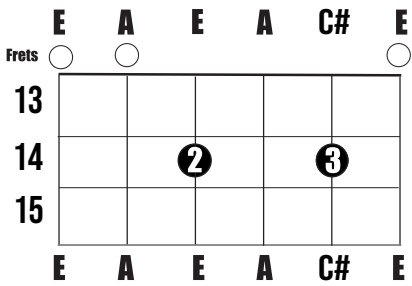

GRASS ROOTS

CHORDS

F# m7

E add 4

E/A

E Sus 4 *

E Sus 4

F# m7 #5/E

Rolling bass run

GRASS ROOTS

CHORDS

A

E_{add 4}

A6/E

F#_{m7 #5/E}

F#_{m7}

B11/E

GRASS ROOTS

Capo G open - 2nd fret

Intermission

F#m7, E add 4, E/A

Verse 1 - Esus4*, Esus4, F#m7#5/E, Bass run

You scraped your knees when you were young
Ran with wolves untamed and free
Chased all dreams ripe for taking
Now your aged body breaking

Chorus - A, Eadd4, A6/E, F#m7#5/E

X2

End - F#m7, B11/E, trills on high strings